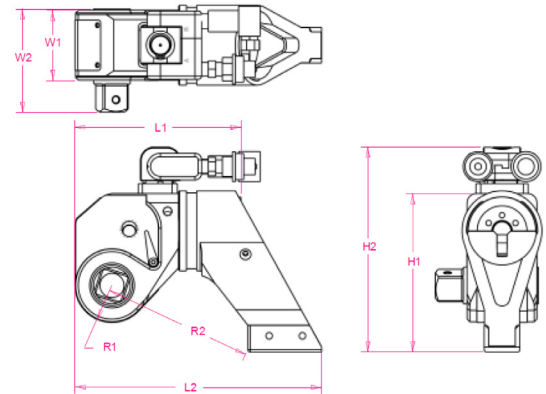

# T-3

TITAN Hydraulic Torque Wrenches

T-3 1" Sq. Dr. Automatic continuous ratcheting Unibody Hydraulic Torque Wrench:

Square Drive Size:	1" In	L1 – Body Length:	6.29 In 159.8 mm
Optional Sq. Dr. Sizes:	¾" & 1 1/2" In	L2 – Overall Length Include Arm:	9.59 In 243.6 mm
Range Optional Hex Drive Sizes:	5/8" to 1 1/4" In 16 to 32 n m	H1 – Tool Height:	4.93 In 125.2 mm
Torque Range:	468 to 3,124 Ft Lb 634 to 4,235 N M	H2 – Overall Height Includes Swivel:	6.75 In 171.50 mm
Weight Include Reaction Arm:	10.0 Lb 4.54 Kg	W1 – Tool Width:	2.63 In 66.8 mm
Torque Accuracy:	Operating Radius 0.98".	W2 – Tool Width Includes Sq. Dr.	3.89 In 98.8 mm
Material AQ Grade T6-7075 Light Alloy:	Heavy Duty Ratchet.	R1 – Tool Radius around the Bolt:	1.13 In 28.7 mm
Resistance & Durability:	Hard Coat Anodize Finish for corrosion resistance and durability.	R2 – Reaction Reach:	3.33 In 135.4 mm
Portability:	Patented "Zero Deflection"™ Housing & Reaction.	Safety:	Patented Energy Dampening Piston System.
Versatility:	60 Point, 360 degree adjustable "Tite-Lock" reaction arm.	Accuracy:	Ratcheting assurance device to avoid unwanted pre-stall.
Clearance:	359 degree X 180 degree, low profile, easy adjust "Tru-Swivel" hose swivel to avoid hose interference.	Hands Free:	One way ratchet with easy release mechanism.
Quick Connects & Couplers:	Single piece dual tooth drive Pawl.	All Tools Calibrated and Certified:	Easy Pawl Release Mechanism.