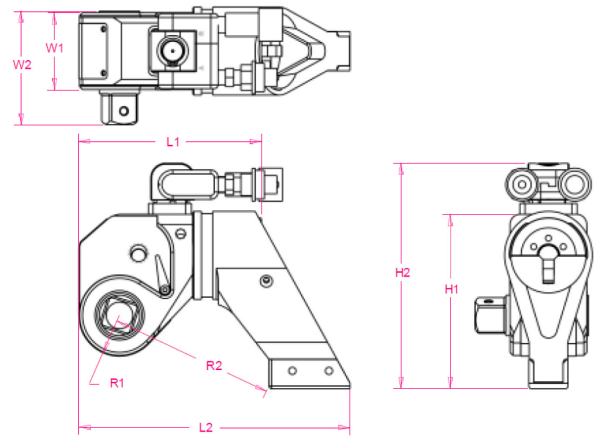

# T-25

TITAN Hydraulic Torque Wrenches

T-25 1 1/2" Sq. Dr. Automatic continuous ratcheting Unibody Hydraulic Torque Wrench:

Square Drive Size:	2 1/2 In	L1 – Body Length:	11.80 In 299.7 mm
Optional Sq. Dr. Sizes:	1 1/2 to 3 1/2 In	L2 – Overall Length Include Arm:	18.52 In 470.4 mm
Range Optional Hex Drive Sizes:	1 5/8 to 2 1/4 In 41 to 57 nm	H1 – Tool Height:	9.60 In 243.8 mm
Torque Range:	3,726 to 24,749 Ft Lb 3,726 to 33,555 N M	H2 – Overall Height Includes Swivel:	11.55 In 293.4 mm
Weight Include Reaction Arm:	70.0 Lb 31.75 Kg	W1 – Tool Width:	5.25 In 133.4 mm
Torque Accuracy:	Operating Radius 0.98".	W2 – Tool Width; Includes Sq. Dr.	7.48 In 190.0 mm
Material AQ Grade T6-7075 Light Alloy:	Heavy Duty Ratchet.	R1 – Tool Radius around the Bolt:	2.60 In 66.0 mm
Resistance & Durability:	Hard Coat Anodize Finish for corrosion resistance and durability.	R2 – Reaction Reach:	11.30 In 287.0 mm
Portability:	Patented "Zero Deflection"™ Housing & Reaction.	Safety:	Patented Energy Dampening Piston System.
Versatility:	60 Point, 360 degree adjustable "Tite-Lock" reaction arm.	Accuracy:	Ratcheting assurance device to avoid unwanted pre-stall.
Clearance:	359 degree X 180 degree, low profile, easy adjust "Tru-Swivel" hose swivel to avoid hose interference.	Hands Free:	One way ratchet with easy release mechanism.
Quick Connects & Couplers:	Single piece dual tooth drive Pawl.	All Tools Calibrated and Certified:	Easy Pawl Release Mechanism.