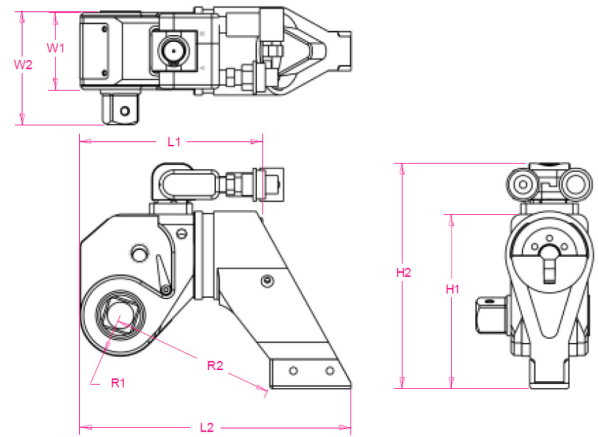

SUPERIOR BOLTING SOLUTIONS®

T-10

TITAN Hydraulic Torque Wrenches

T-10 1 1/2" Sq. Dr. Automatic continuous ratcheting Unibody Hydraulic Torque Wrench:

Square Drive Size:	1 1/2 In	L1 – Body Length:	8.80 In 223.5 mm
Optional Sq. Dr. Sizes:	1 to 2 1/2 In	L2 – Overall Length Include Arm:	13.89 In 352.8 mm
Range Optional Hex Drive Sizes:	1 1/4 to 2 In 32 to 51 nm	H1 – Tool Height:	7.84 In 199.1 mm
Torque Range:	1,162 to 11,067 Ft Lb 1,583 to 10,931 N M	H2 – Overall Height Includes Swivel:	9.11 In 231.4 mm
Weight Include Reaction Arm:	30.0 Lb 13.61 Kg	W1 – Tool Width:	3.95 In 100.0 mm
Torque Accuracy:	Operating Radius 0.98".	W2 – Tool Width; Includes Sq. Dr.	5.62 In 142.5 mm
Material AQ Grade T6-7075 Light Alloy:	Heavy Duty Ratchet.	R1 – Tool Radius around the Bolt:	1.95 In 49.5 mm
Resistance & Durability:	Hard Coat Anodize Finish for corrosion resistance and durability.	R2 – Reaction Reach:	7.69 In 195.3 mm
Portability:	Patented "Zero Deflection"™ Housing & Reaction.	Safety:	Patented Energy Dampening Piston System.
Versatility:	60 Point, 360 degree adjustable "Tite-Lock" reaction arm.	Accuracy:	Ratcheting assurance device to avoid unwanted pre-stall.
Clearance:	359 degree X 180 degree, low profile, easy adjust "Tru-Swivel" hose swivel to avoid hose interference.	Hands Free:	One way ratchet with easy release mechanism.
Quick Connects & Couplers:	Single piece dual tooth drive Pawl.	All Tools Calibrated and Certified:	Easy Pawl Release Mechanism.