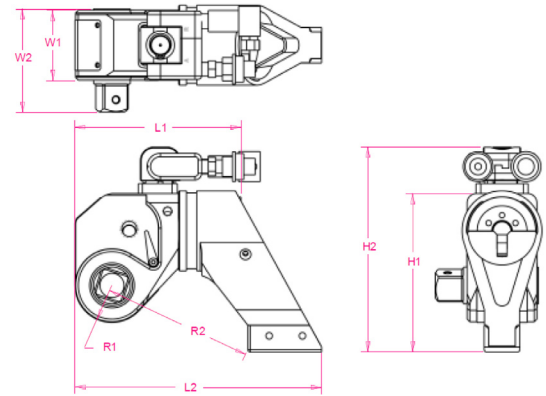

TITAN[®]
SUPERIOR BOLTING SOLUTIONS[®]

T-1

TITAN Hydraulic Torque Wrenches

T-1 1" Sq. Dr. Automatic continuous ratcheting Unibody Hydraulic Torque Wrench:

Square Drive Size:	3/4 In	L1 – Body Length:	4.81 In 122.2 mm
Optional Sq. Dr. Sizes:	1/2 In & 1In	L2 – Overall Length Include Arm:	6.95 In 176.5 mm
Range Optional Hex Drive Sizes:	3/8 In to 1 In 9 to 26 n m	H1 – Tool Height:	3.63 In 92.2 mm
Torque Range:	197 to 1,359 Ft Lb 268 to 1,842 N M	H2 – Overall Height Includes Swivel:	4.95 In 125.7 mm
Weight Include Reaction Arm:	5.0 Lb 2.27 Kg	W1 – Tool Width:	1.98 In 50.3 mm
Torque Accuracy:	Operating Radius 0.98".	W2 – Tool Width Includes Sq. Dr.	2.83 In 71.9 mm
Material AQ Grade T6-7075 Light Alloy:	Heavy Duty Ratchet.	R1 – Tool Radius around the Bolt:	0.98 In 24.9 mm
Resistance & Durability:	Hard Coat Anodize Finish for corrosion resistance and durability.	R2 – Reaction Reach:	3.85 In 97.8 mm
Portability:	Patented "Zero Deflection" [™] Housing & Reaction.	Safety:	Patented Energy Dampening Piston System.
Versatility:	60 Point, 360 degree adjustable "Tite-Lock" reaction arm.	Accuracy:	Ratcheting assurance device to avoid unwanted pre-stall.
Clearance:	359 degree X 180 degree, low profile, easy adjust "Tru-Swivel" hose swivel to avoid hose interference.	Hands Free:	One way ratchet with easy release mechanism.
Quick Connects & Couplers:	Single piece dual tooth drive Pawl.	All Tools Calibrated and Certified:	Easy Pawl Release Mechanism.