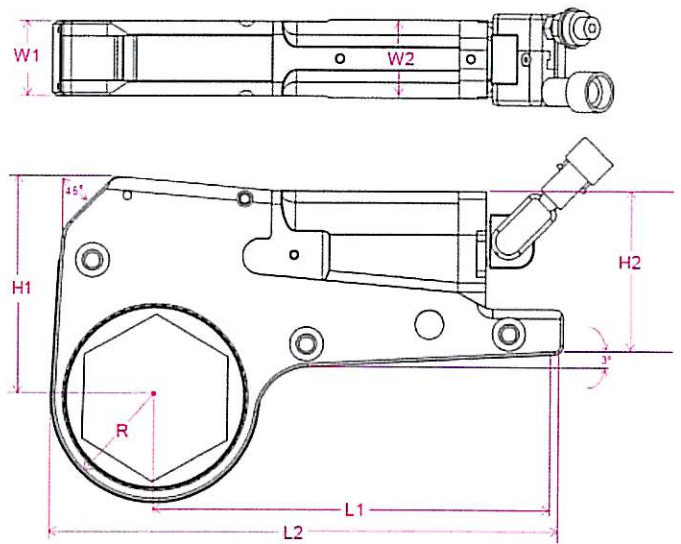

SUPERIOR BOLTING SOLUTIONS®

LP8

TITAN Hydraulic Torque Wrenches

LP8 Automatic continuous ratcheting Direct Fit Hydraulic Torque Wrench Power Head:

Range of Hex Size:	1 1/4 to 4 1/2 In 32 to 115 mm	L1 – Maximum Reaction Reach:	8.41 In 213.69 mm
Torque Range:	1,075 to 8,024 Ft Lb 1,457 to 10,881 n m	L2 – Overall Length:	10.70 In 271.78 mm
Cylinder Weight :	10.2 Lb 4.62 Kg	H1 – Center of Bolt to Top of Tool:	4.77 In 121.29 mm
Range of Link Weight:	11.40 to 14.10 Lb 5.17 to 6.39 Kg	H2 – Back End Height:	3.78 In 96.14 mm
Torque Accuracy:	+ / - 3%	W1 – Tool Width at Link:	1.62 In 41.28 mm
Corrosion Resistance:	Material AQ 4340, Electroless Nickel Plated.	W2 – Tool Width at Cylinder:	1.75 In 44.45 mm
Portability:	High-Strength, low weight "Zero Deflection Body".	R – Tool Radius around the Bolt:	1.31 to 2.30 In 33.32 to 58.47 mm
Hands Free:	One way ratchet with easy release mechanism.	Available in Fractional & Metric Sizes:	12 pt, square and 8 pt.
Quick Connects & Couplers:	Unit powers all LP 2 Links.	Accuracy:	Ratcheting assurance device to avoid unwanted pre-stall.
Safety:	Total enclosure of all moving parts. Patented "Energy Dispersment System" to allow for operator safety.	Clearance:	359 degree X 180 degree, low profile, easy to adjust "Tru- Swivel" hose swivel to avoid hose interference.
Low cost step-down sleeves are available in all sizes:	Easy one pin link engagement.	All Tools Calibrated and Certified:	2-piece oval piston assembly.