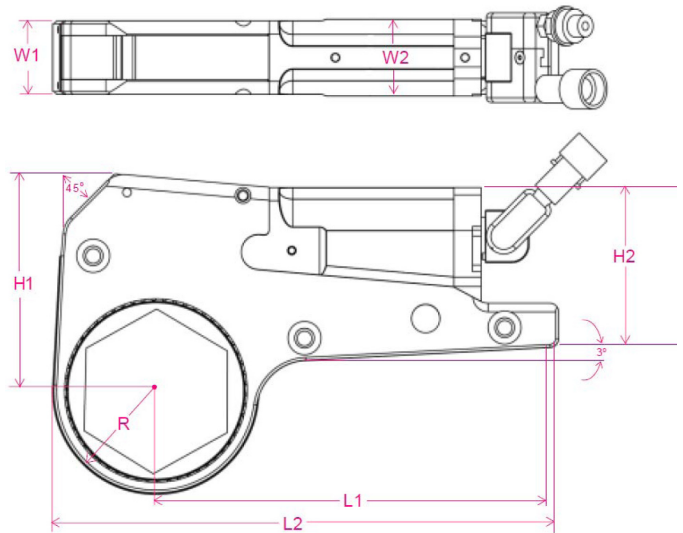

SUPERIOR BOLTING SOLUTIONS®

LP48

TITAN Hydraulic Torque Wrenches

LP48 Automatic continuous ratcheting Direct Fit Hydraulic Torque Wrench Power Head:

Range of Hex Size:	3 1/8 to 6 1/8 In 80 to 155 mm	L1 – Maximum Reaction Reach:	16.00 In 406.40 mm
Torque Range:	7,125 to 47,000 Ft Lb 9,660 to 64,400 n m	L2 – Overall Length:	19.25 In 488.95 mm
Cylinder Weight :	19.4 Lb 8.80 Kg	H1 – Center of Bolt to Top of Tool:	10.50 In 266.70 mm
Range of Link Weight:	32.00 to 99.00 Lb 15.87 to 44.90 Kg	H2 – Back End Height:	11.40 In 289.56 mm
Torque Accuracy:	+ / - 3%	W1 – Tool Width at Link:	2.55 In 64.77 mm
Corrosion Resistance:	Material AQ 4340, Electroless Nickel Plated.	W2 – Tool Width at Cylinder:	3.10 In 78.74 mm
Portability:	High-Strength, low weight “Zero Deflection Body”.	R – Tool Radius around the Bolt:	2.75 to 4.75 In 70.0 to 120.65 mm
Hands Free:	One way ratchet with easy release mechanism.	Available in Fractional & Metric Sizes:	12 pt, square and 8 pt.
Quick Connects & Couplers:	Unit powers all LP 2 Links.	Accuracy:	Ratcheting assurance device to avoid unwanted pre-stall.
Safety:	Total enclosure of all moving parts. Patented “Energy Dispersment System” to allow for operator safety.	Clearance:	359 degree X 180 degree, low profile, easy to adjust “Tru-Swivel” hose swivel to avoid hose interference.
Low cost step-down sleeves are available in all sizes:	Easy one pin link engagement.	All tools calibrated and certified:	2-piece oval piston assembly.