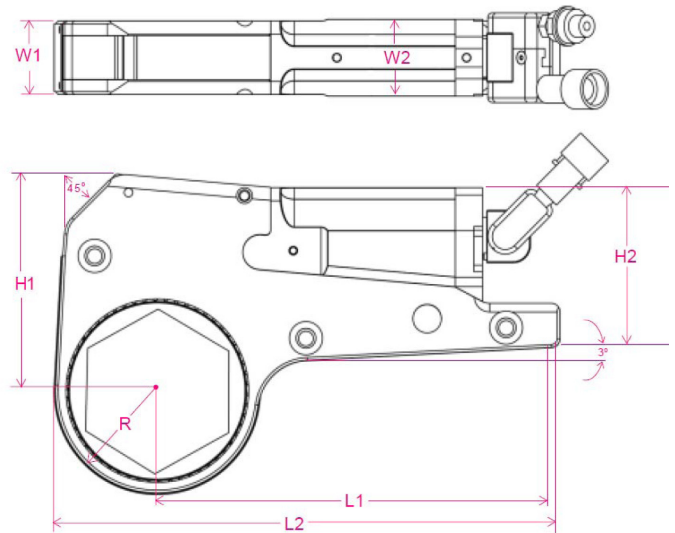

TITAN[®]
SUPERIOR BOLTING SOLUTIONS[®]

LP4

TITAN Hydraulic Torque Wrenches

LP4 Automatic continuous ratcheting Direct Fit Hydraulic Torque Wrench Power Head:

Range of Hex Size:	7/8 to 3 1/8 In 20 to 80 mm	L1 – Maximum Reaction Reach:	7.00 In 177.80 mm
Torque Range:	390 to 3900 Ft Lb 560 to 5,600 n m	L2 – Overall Length:	8.90 In 226.06 mm
Cylinder Weight :	5.8 Lb 2.63 Kg	H1 – Center of Bolt to Top of Tool:	3.86 In 98.17 mm
Range of Link Weight:	4.50 to 6.50 Lb 2.01 to 2.90 Kg	H2 – Back End Height:	3.45 In 87.63 mm
Torque Accuracy:	+ / - 3%	W1 – Tool Width at Link:	0.75 In 19.00 mm
Corrosion Resistance:	Material AQ 4340, Electroless Nickel Plated.	W2 – Tool Width at Cylinder:	1.25 In 31.75 mm
Portability:	High-Strength, low weight “Zero Deflection Body”.	R – Tool Radius around the Bolt:	1.00 to 1.70 In 26.16 to 44.48 mm
Hands Free:	One way ratchet with easy release mechanism.	Available in Fractional & Metric Sizes:	12 pt, square and 8 pt.
Quick Connects & Couplers:	Unit powers all LP 2 Links.	Accuracy:	Ratcheting assurance device to avoid unwanted pre-stall.
Safety:	Total enclosure of all moving parts. Patented “Energy Dispersment System” to allow for operator safety.	Clearance:	359 degree X 180 degree, low profile, easy to adjust “Tru-Swivel” hose swivel to avoid hose interference.
Low cost step-down sleeves are available in all sizes:	Easy one pin link engagement.	All Tools Calibrated and Certified:	2-piece oval piston assembly.