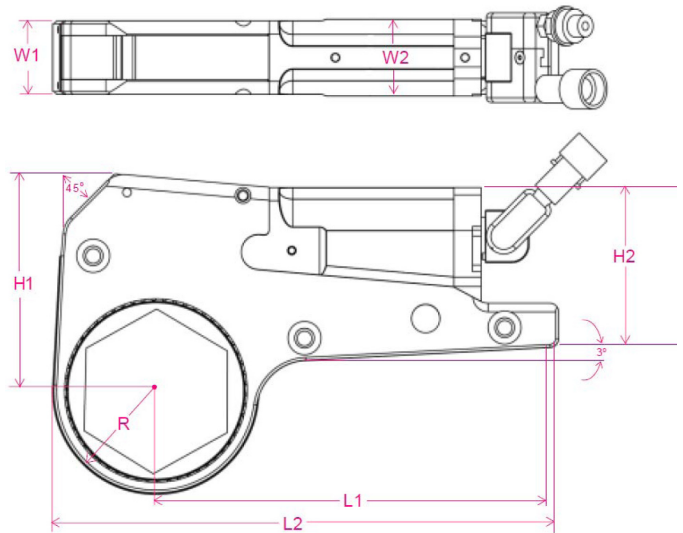

**TITAN**<sup>®</sup>  
SUPERIOR BOLTING SOLUTIONS<sup>®</sup>

# LP32

TITAN Hydraulic Torque Wrenches

LP32 Automatic continuous ratcheting Direct Fit Hydraulic Torque Wrench Power Head:

Range of Hex Size:	2 3/16 to 6 1/8 In 56 to 155 mm	L1 – Maximum Reaction Reach:	16.00 (In) 406.40 (mm)
Torque Range:	4,896 to 32,640 Ft Lb 6,639 to 44,250 n m	L2 – Overall Length:	19.25 In 488.95 mm
Cylinder Weight :	18 Lb 8.16 Kg	H1 – Center of Bolt to Top of Tool:	10.50 In 266.70 mm
Range of Link Weight:	32.00 to 99.00 Lb 14.50 to 44.90 Kg	H2 – Back End Height:	10.90 In 276.86 mm
Torque Accuracy:	+ / - 3%	W1 – Tool Width at Link:	2.55 In 64.77 mm
Corrosion Resistance:	Material AQ 4340, Electroless Nickel Plated.	W2 – Tool Width at Cylinder:	2.80 In 71.12 mm
For Portability:	High-Strength, low weight “Zero Deflection Body”.	R – Tool Radius around the Bolt:	2.50 to 4.75 In 63.5 to 120.65 mm
Hands Free:	One way ratchet with easy release mechanism.	Available in Fractional & Metric Sizes:	12 pt, square and 8 pt.
Quick Connects & Couplers:	Unit powers all LP 2 Links.	Accuracy:	Ratcheting assurance device to avoid unwanted pre-stall.
Safety:	Total enclosure of all moving parts. Patented “Energy Dispersment System” to allow for operator safety.	Clearance:	359 degree X 180 degree, low profile, easy to adjust “Tru-Swivel” hose swivel to avoid hose interference.
Low cost step-down sleeves are available in all sizes:	Easy one pin link engagement.	All Tools Calibrated and Certified:	2-piece oval piston assembly.