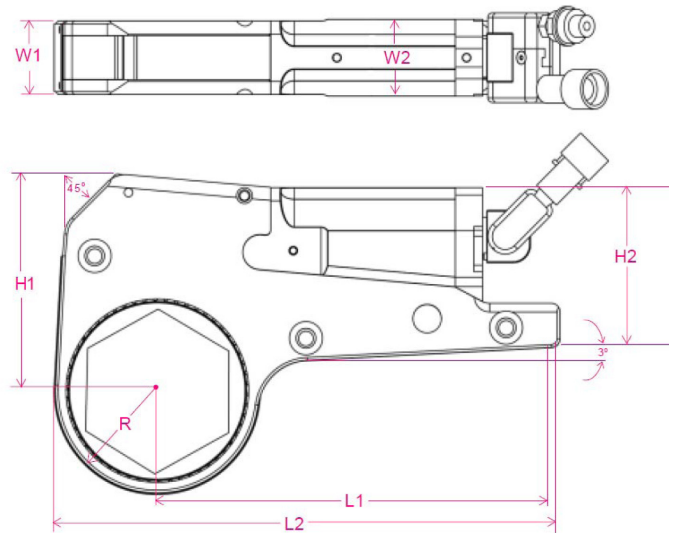

SUPERIOR BOLTING SOLUTIONS®

LP2

TITAN Hydraulic Torque Wrenches

LP2 Automatic continuous ratcheting Direct Fit Hydraulic Torque Wrench Power Head:

Range of Hex Size:	$\frac{3}{4}$ to 2 $\frac{3}{8}$ In 19 to 60 mm	L1 – Maximum Reaction Reach:	7.00 In 177.80 mm
Torque Range:	190 to 1,900 Ft Lb 270 to 2,700 n m	L2 – Overall Length:	8.90 In 226.06 mm
Cylinder Weight :	3.45 Lb 1.56 Kg	H1 – Center of Bolt to Top of Tool:	3.86 In 98.17 mm
Range of Link Weight:	2.20 to 3.00 Lb 0.45 to 1.36 Kg	H2 – Back End Height:	3.45 In 87.63 mm
Torque Accuracy:	+ / - 3%	W1 – Tool Width at Link:	0.75 In 19.00 mm
Corrosion Resistance:	Material AQ 4340, Electroless Nickel Plated.	W2 – Tool Width at Cylinder:	1.25 In 31.75 mm
Portability:	High-Strength, low weight “Zero Deflection Body”.	R – Tool Radius around the Bolt:	1.00 to 1.70 In 26.16 to 44.48 mm
Hands Free:	One way ratchet with easy release mechanism.	Available in Fractional & Metric Sizes:	12 pt, square and 8 pt.
Quick Connects & Couplers:	Unit powers all LP 2 Links.	Accuracy:	Ratcheting assurance device to avoid unwanted pre-stall.
Safety:	Total enclosure of all moving parts. Patented “Energy Dispersment System” to allow for operator safety.	Clearance:	359 degree X 180 degree, low profile, easy to adjust “Tru-Swivel” hose swivel to avoid hose interference.
Low cost step-down sleeves are available in all sizes:	Easy one pin link engagement.	All Tools Calibrated and Certified:	2-piece oval piston assembly.