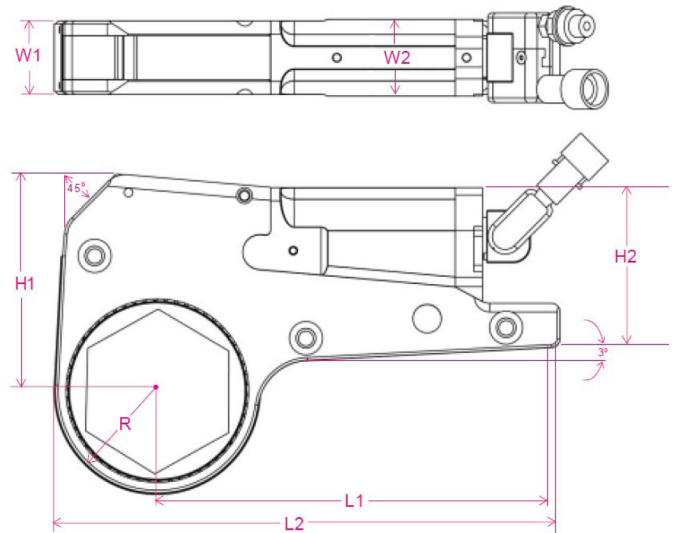

TITAN
SUPERIOR BOLTING SOLUTIONS®

LP16

TITAN Hydraulic Torque Wrenches

LP16 Automatic continuous ratcheting Direct Fit Hydraulic Torque Wrench Power Head:

Range of Hex Size:	1 5/8 to 5 In 41 to 1427 mm	L1 – Maximum Reaction Reach:	14.00 In 355.60 mm
Torque Range:	2,360 to 16,231 Ft-Lb 3,200 to 22,000 n m	L2 – Overall Length:	17.95 In 455.93 mm
Cylinder Weight :	15.5 Lb 7.03 Kg	H1 – Center of Bolt to Top of Tool:	7.25 In 184.15 mm
Range of Link Weight:	19.70 to 27.60 Lb 8.93 to 12.51 Kg	H2 – Back End Height:	8.50 In 215.19 mm
Torque Accuracy:	+ / - 3%	W1 – Tool Width at Link:	2.35 In 59.69 mm
Corrosion Resistance:	Material AQ 4340, Electroless Nickel Plated.	W2 – Tool Width at Cylinder:	2.45 In 62.23 mm
Portability:	High-Strength, low weight “Zero Deflection Body”.	R – Tool Radius around the Bolt:	1.95 to 3.50 In 49.53 to 88.9 mm
Hands Free:	One way ratchet with easy release mechanism.	Available in Fractional & Metric Sizes:	12 pt, square and 8 pt.
Quick Connects & Couplers:	Unit powers all LP 2 Links.	Accuracy:	Ratcheting assurance device to avoid unwanted pre-stall.
Safety:	Total enclosure of all moving parts. Patented “Energy Dispersment System” to allow for operator safety.	Clearance:	359 degree X 180 degree, low profile, easy to adjust “Tru-Swivel” hose swivel to avoid hose interference.
Low cost step-down sleeves are available in all sizes:	Easy one pin link engagement.	All Tools Calibrated and Certified:	2-piece oval piston assembly.