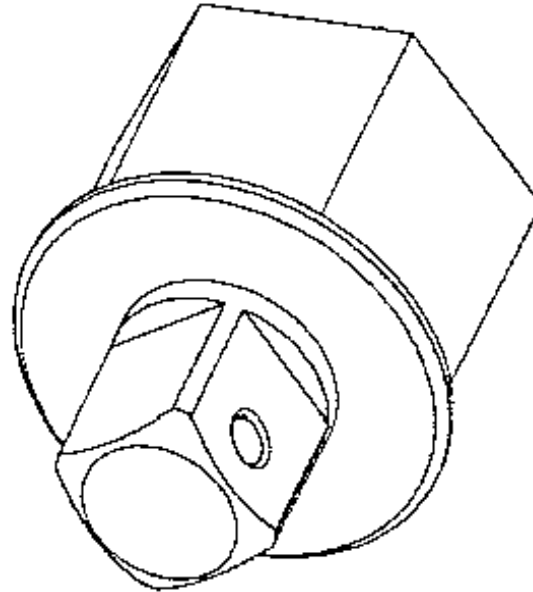

SQUARE DRIVE ADAPTER

STEP DOWN HEX INSERT

SUPERIOR BOLTING SOLUTIONS®

STACK SOCKET

FLIP FLOP REACTION ARM

SUPERIOR BOLTING SOLUTIONS®

ALCO EXTENDED REACTION ARM

9001 Jameel Street, Suite 180 • Houston, TX 77040